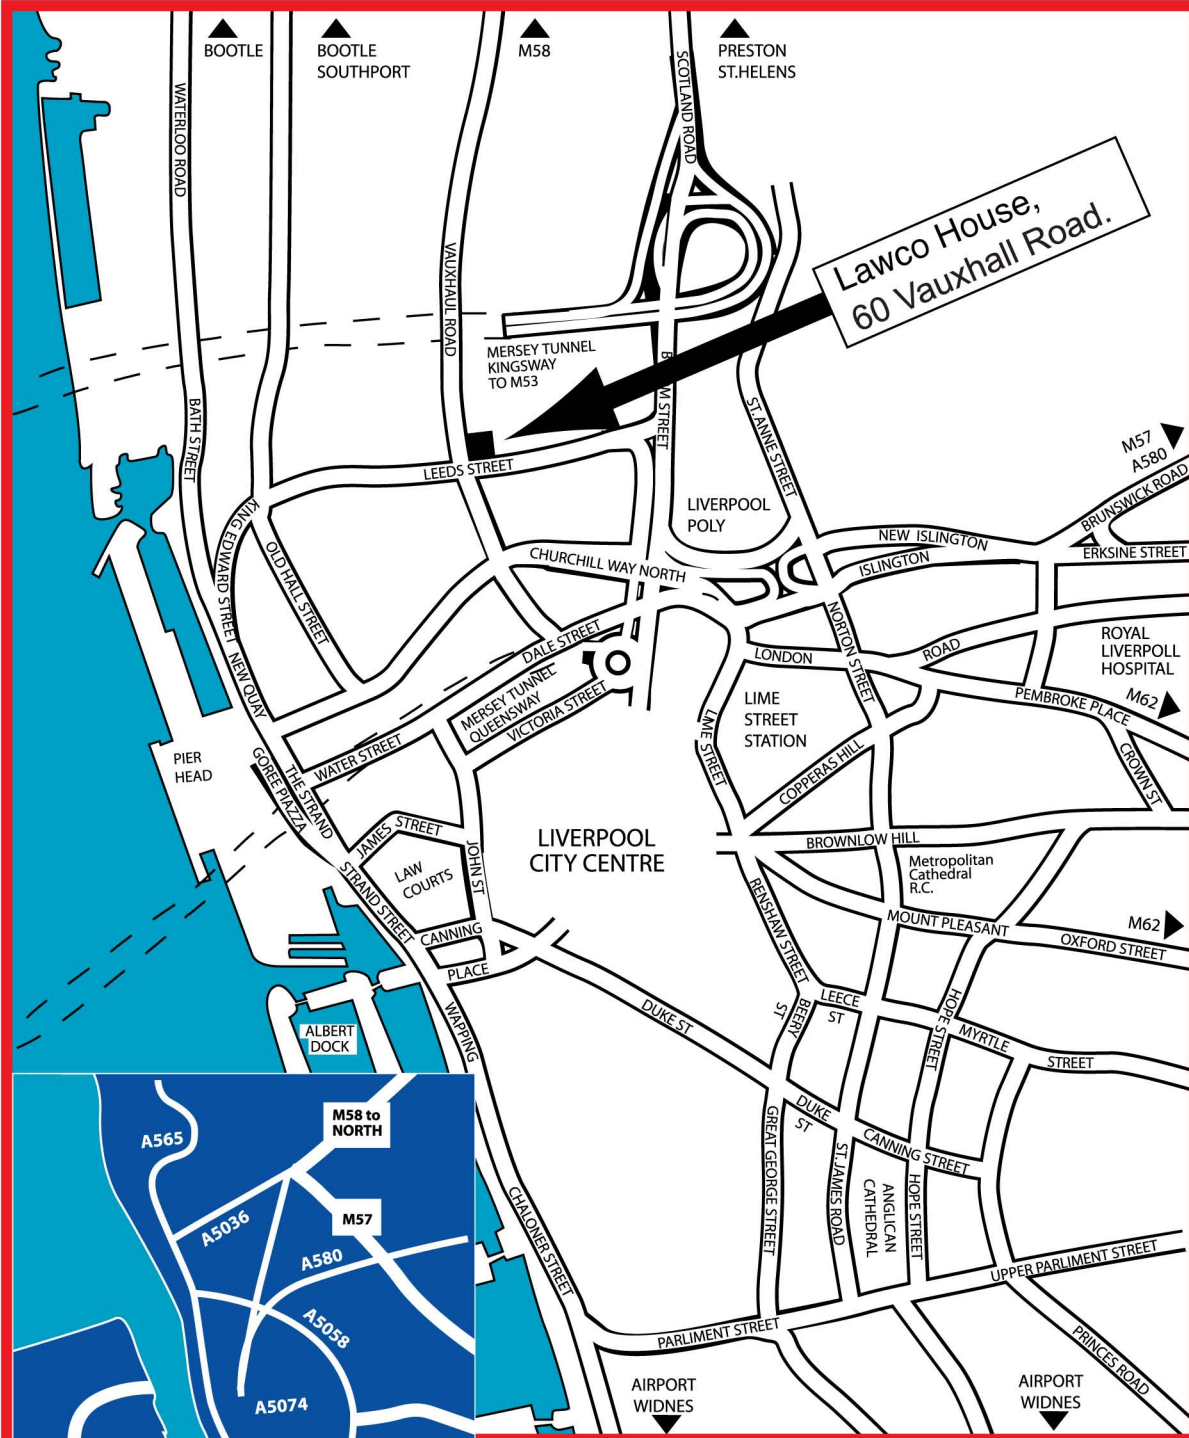

How to find us

For general information about Profile Education please contact us on:

Email: enquiries@profile-education.co.uk

Telephone: +44 (0)151 479 3030

Fax: +44 (0)151 479 3032

Profile Education Ltd,
Lawco House, 60 Vauxhall Road, Liverpool. L3 6DL